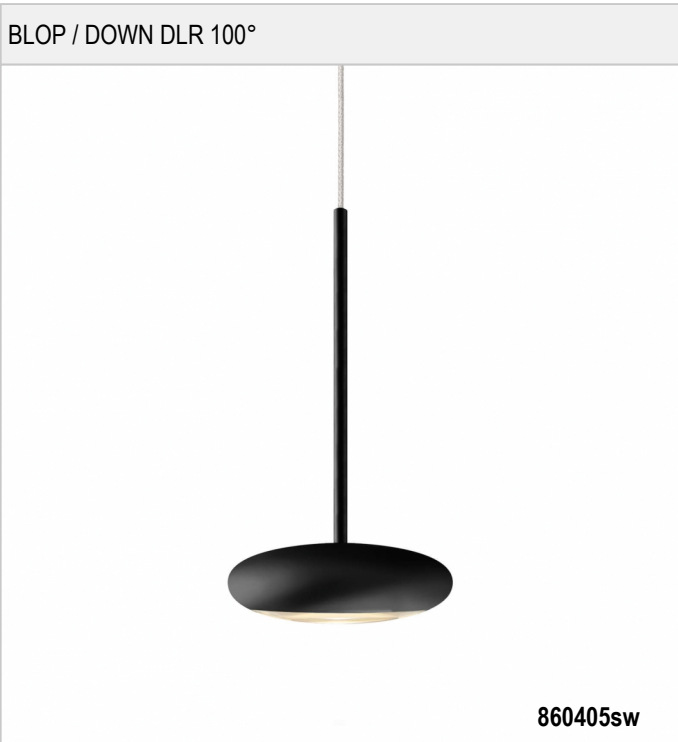

BLOP / DOWN DLR 100° -

BRUCK.

BLOP / DOWN DLR 100°

	860405ch		chrome
	860405sw		black
	860405ws		white
	860405mcgy		mattchrome wet-painted

BLOP / DOWN DLR 100°

		IP20		R.C		LED
		A		LED	12 W	min. 950 lm
	100	CRI 90				

Product data

Art.-No.: 860405sw

Safety class: I

Lamp type

Lamp type: LED

Power: max. 12 W

Luminous flux (lm): min. 950

Lichttemperatur: 2700K