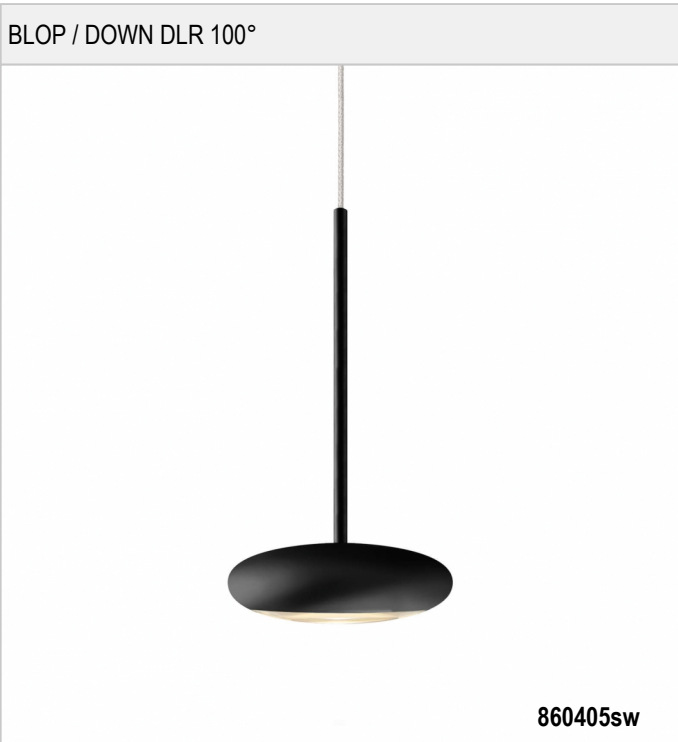

BLOP / DOWN DLR 100° -

BRUCK.

BLOP / DOWN DLR 100°

	860405ch		chrome
	860405sw		black
	860405ws		white
	860405mcgy		mattchrome wet-painted

BLOP / DOWN DLR 100°

				LED		
			12 W	min. 950 lm	2700K	
	100					

Product data

Art.-No.: 860405sw

Safety class: I

Lamp type

Lamp type: LED

Power: max. 12 W

Luminous flux (lm): min. 950

Lichttemperatur: 2700K