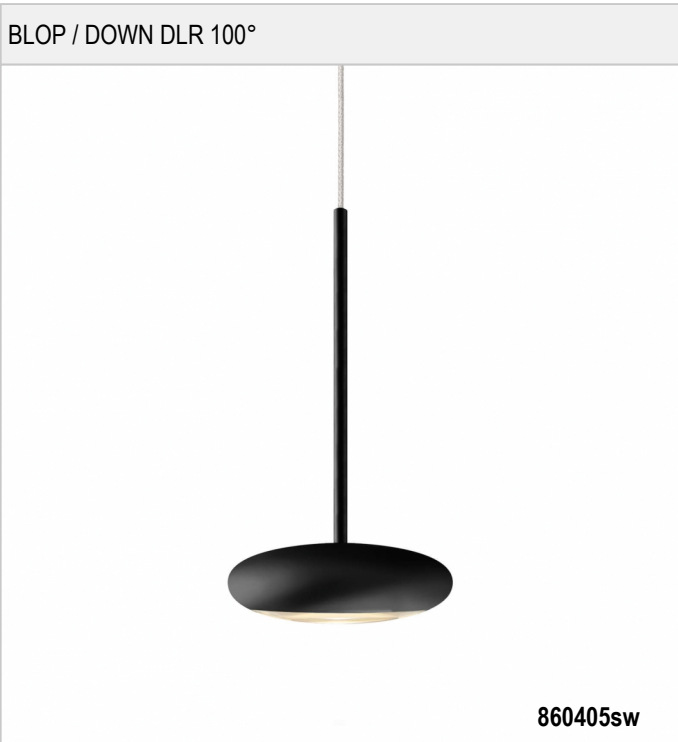

BLOP / DOWN DLR 100° -

BRUCK.

BLOP / DOWN DLR 100°

	860405ch		chrome
	860405sw		black
	860405ws		white
	860405mcgy		mattchrome wet-painted

BLOP / DOWN DLR 100°

		IP20		R.C		LED
		A		LED	12 W	min. 950 lm
	100					

Product data

Art.-No.: 860405sw

Safety class: I

Lamp type

Lamp type: LED

Power: max. 12 W

Luminous flux (lm): min. 950

Lichttemperatur: 2700K