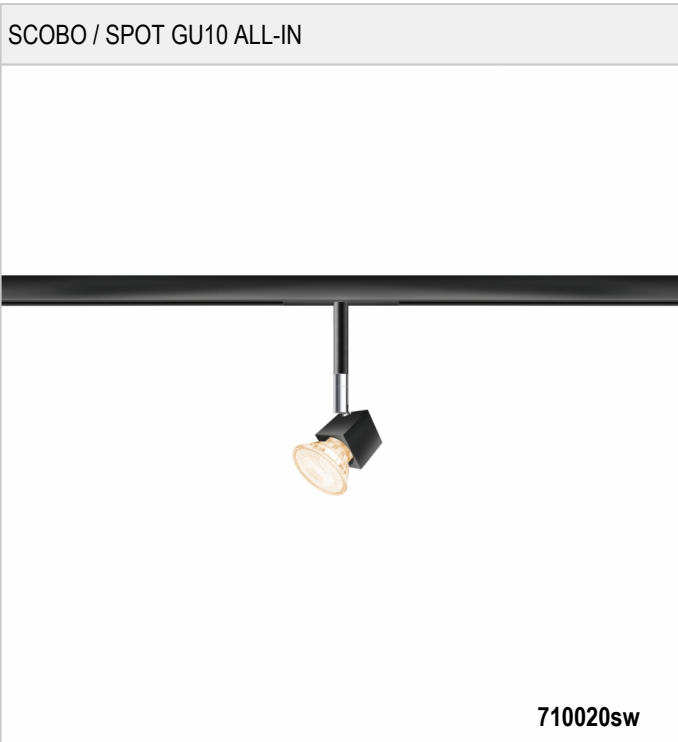

SCOBO / SPOT GU10 ALL-IN -

BRUCK.

SCOBO / SPOT GU10 ALL-IN

Product data
 Art.-No.: 710020sw
 Safety class: I

Lamp type
 Lamp type: QPAR 51
 Power: max. 42 W
 Socked: GU10

SCOBO / SPOT GU10 ALL-IN

710020ch		chrome
710020mcgy		mattchrome (mcgy)
710020sw		black
710020ws		white